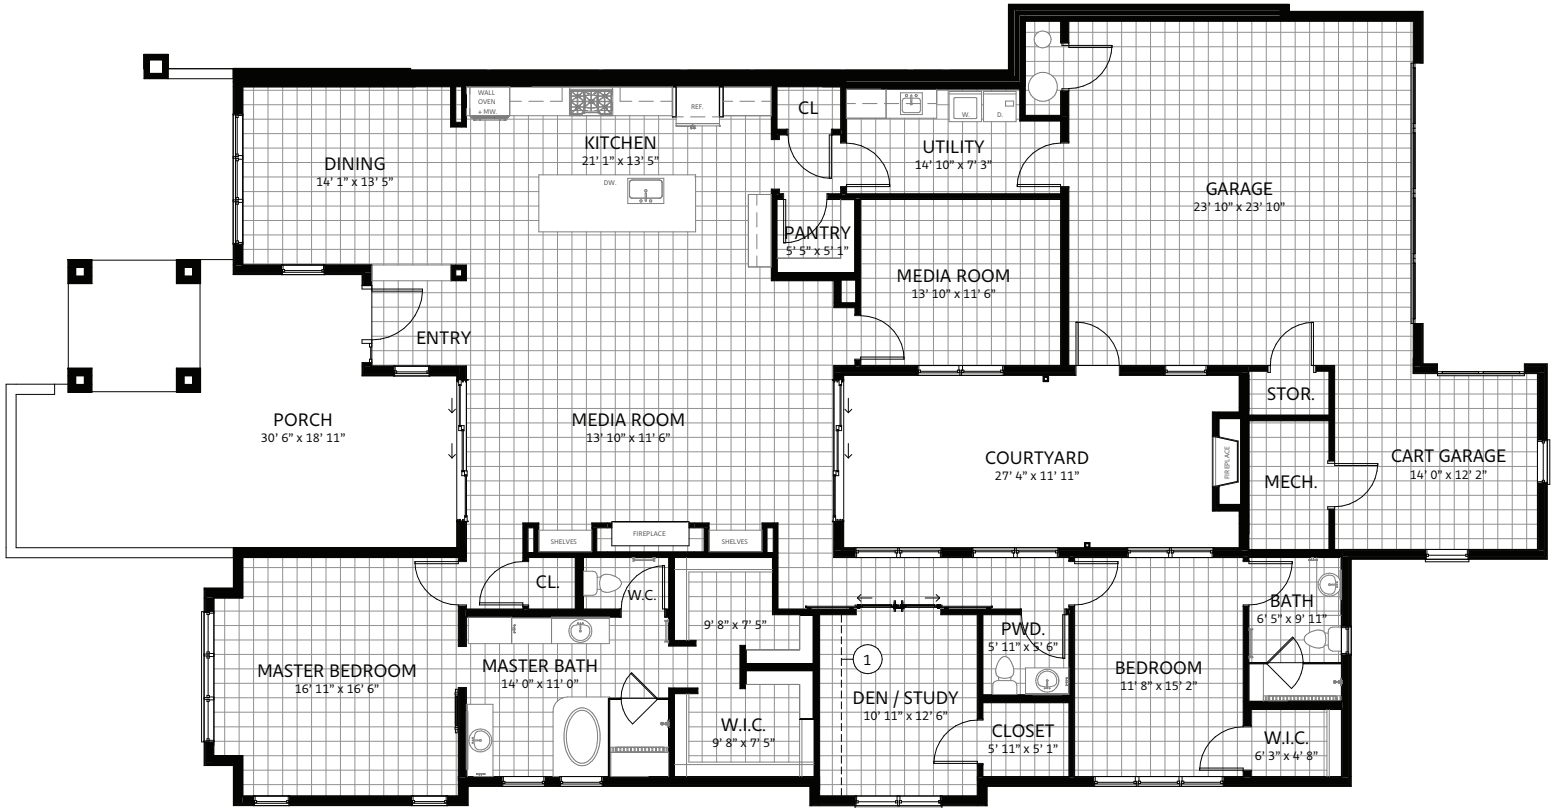

Casita Estate

Tangelo

2 Bedroom, 2.5 Bathroom

Den/Study

Contemporary Elevation: 2,513 Sq Ft

Traditional Elevation: 2,532 Sq Ft

SCALE

FINAL CONFIGURATIONS AND DIMENSIONS
MAY VARY SLIGHTLY FROM THIS PLAN.
ROOM DIMENSIONS ARE APPROXIMATE.

14154 S. Denny Boulevard
Litchfield Park, AZ 85340
(623) 537-7555
RanchoLaLoma.org

LA LOMA VILLAGE

Casita Estate

Valencia

2 Bedroom, 2.5 Bathroom
 Den/Study + Media Room
 Contemporary Elevation: 2,712 Sq Ft
 Traditional Elevation: 2,768 Sq Ft

SCALE

FINAL CONFIGURATIONS AND DIMENSIONS
 MAY VARY SLIGHTLY FROM THIS PLAN.
 ROOM DIMENSIONS ARE APPROXIMATE.