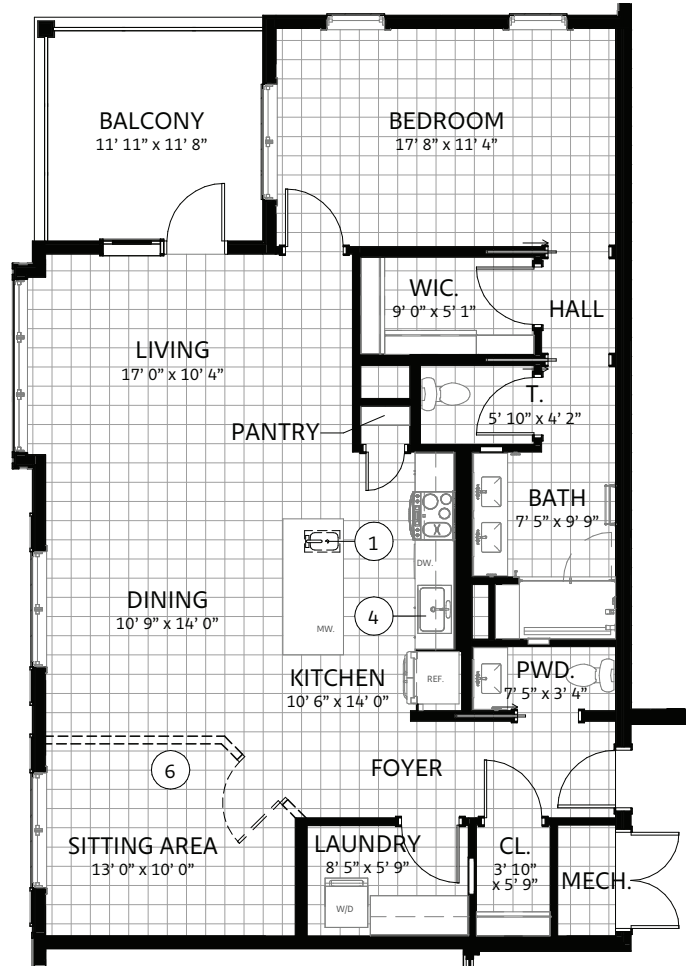

Arboleda Terraces

Clementine

1 Bedroom, 1.5 Bathroom
 Optional Den
 1,270 Sq Ft
 First Floor, Porch

SCALE

FINAL CONFIGURATIONS AND DIMENSIONS
 MAY VARY SLIGHTLY FROM THIS PLAN.
 ROOM DIMENSIONS ARE APPROXIMATE.

Arboleda Terraces

Clementine

1 Bedroom, 1.5 Bathroom
 Optional Den
 1,270 Sq Ft
 Second Floor, Balcony

SCALE

FINAL CONFIGURATIONS AND DIMENSIONS
 MAY VARY SLIGHTLY FROM THIS PLAN.
 ROOM DIMENSIONS ARE APPROXIMATE.

Arboleda Terraces

Mandelo

2 Bedroom, 2 Bathroom
 1,703 Sq Ft
 First Floor, Porch

SCALE

FINAL CONFIGURATIONS AND DIMENSIONS
 MAY VARY SLIGHTLY FROM THIS PLAN.
 ROOM DIMENSIONS ARE APPROXIMATE.

Arboleda Terraces

Mandelo

2 Bedroom, 2 Bathroom
 1,703 Sq Ft
 Second Floor, Balcony

SCALE

FINAL CONFIGURATIONS AND DIMENSIONS
 MAY VARY SLIGHTLY FROM THIS PLAN.
 ROOM DIMENSIONS ARE APPROXIMATE.

Arboleda Terraces

Pomelo

2 Bedroom, 2.5 Bathroom
 Optional Den
 2,044 Sq Ft
 Second Floor, Balcony