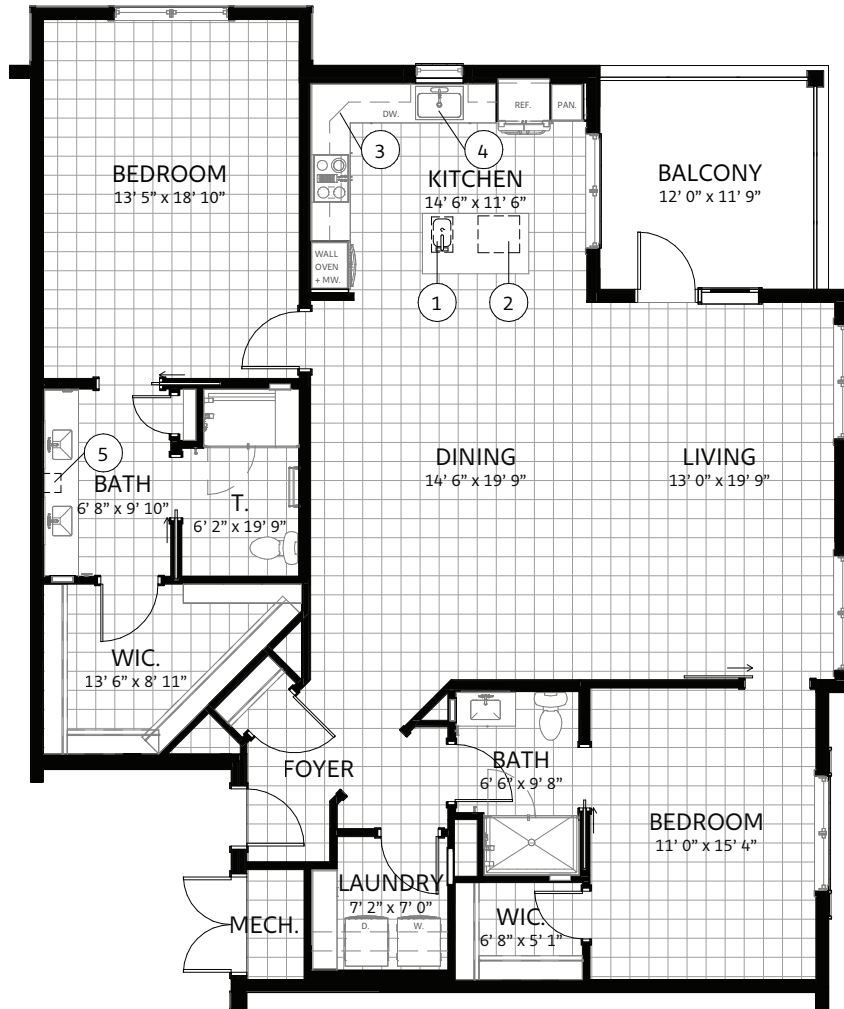

Arboleda Terraces

Clementine

1 Bedroom, 1.5 Bathroom
 Optional Den
 1,270 Sq Ft
 Second Floor, Balcony

SCALE

FINAL CONFIGURATIONS AND DIMENSIONS
 MAY VARY SLIGHTLY FROM THIS PLAN.
 ROOM DIMENSIONS ARE APPROXIMATE.

Arboleda Terraces

Mandelo

2 Bedroom, 2 Bathroom
 1,703 Sq Ft
 First Floor, Porch

SCALE

FINAL CONFIGURATIONS AND DIMENSIONS
 MAY VARY SLIGHTLY FROM THIS PLAN.
 ROOM DIMENSIONS ARE APPROXIMATE.

Arboleda Terraces

Mandelo

2 Bedroom, 2 Bathroom
 1,703 Sq Ft
 Second Floor, Balcony

SCALE

FINAL CONFIGURATIONS AND DIMENSIONS
 MAY VARY SLIGHTLY FROM THIS PLAN.
 ROOM DIMENSIONS ARE APPROXIMATE.

Arboleda Terraces

Pomelo

2 Bedroom, 2.5 Bathroom
 Optional Den
 2,044 Sq Ft
 Second Floor, Balcony

SCALE

FINAL CONFIGURATIONS AND DIMENSIONS
 MAY VARY SLIGHTLY FROM THIS PLAN.
 ROOM DIMENSIONS ARE APPROXIMATE.