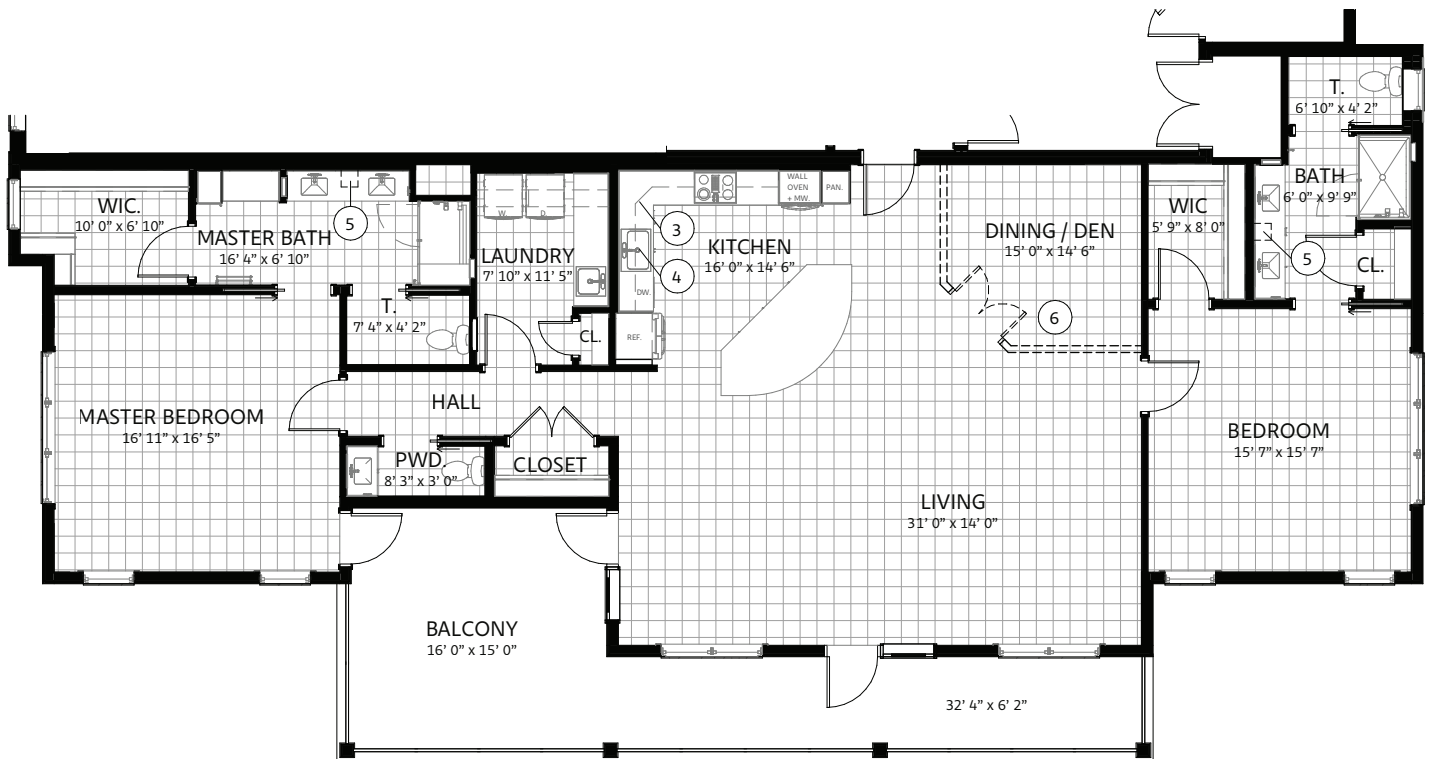

Arboleda Terraces

Clementine

1 Bedroom, 1.5 Bathroom
 Optional Den
 1,270 Sq Ft
 Second Floor, Balcony

SCALE

FINAL CONFIGURATIONS AND DIMENSIONS
 MAY VARY SLIGHTLY FROM THIS PLAN.
 ROOM DIMENSIONS ARE APPROXIMATE.

Arboleda Terraces

Mandelo

2 Bedroom, 2 Bathroom
 1,703 Sq Ft
 First Floor, Porch

SCALE

FINAL CONFIGURATIONS AND DIMENSIONS
 MAY VARY SLIGHTLY FROM THIS PLAN.
 ROOM DIMENSIONS ARE APPROXIMATE.

Arboleda Terraces

Mandelo

2 Bedroom, 2 Bathroom
 1,703 Sq Ft
 Second Floor, Balcony

SCALE

FINAL CONFIGURATIONS AND DIMENSIONS
 MAY VARY SLIGHTLY FROM THIS PLAN.
 ROOM DIMENSIONS ARE APPROXIMATE.

Arboleda Terraces

Pomelo

2 Bedroom, 2.5 Bathroom
 Optional Den
 2,044 Sq Ft
 Second Floor, Balcony

SCALE

FINAL CONFIGURATIONS AND DIMENSIONS
 MAY VARY SLIGHTLY FROM THIS PLAN.
 ROOM DIMENSIONS ARE APPROXIMATE.